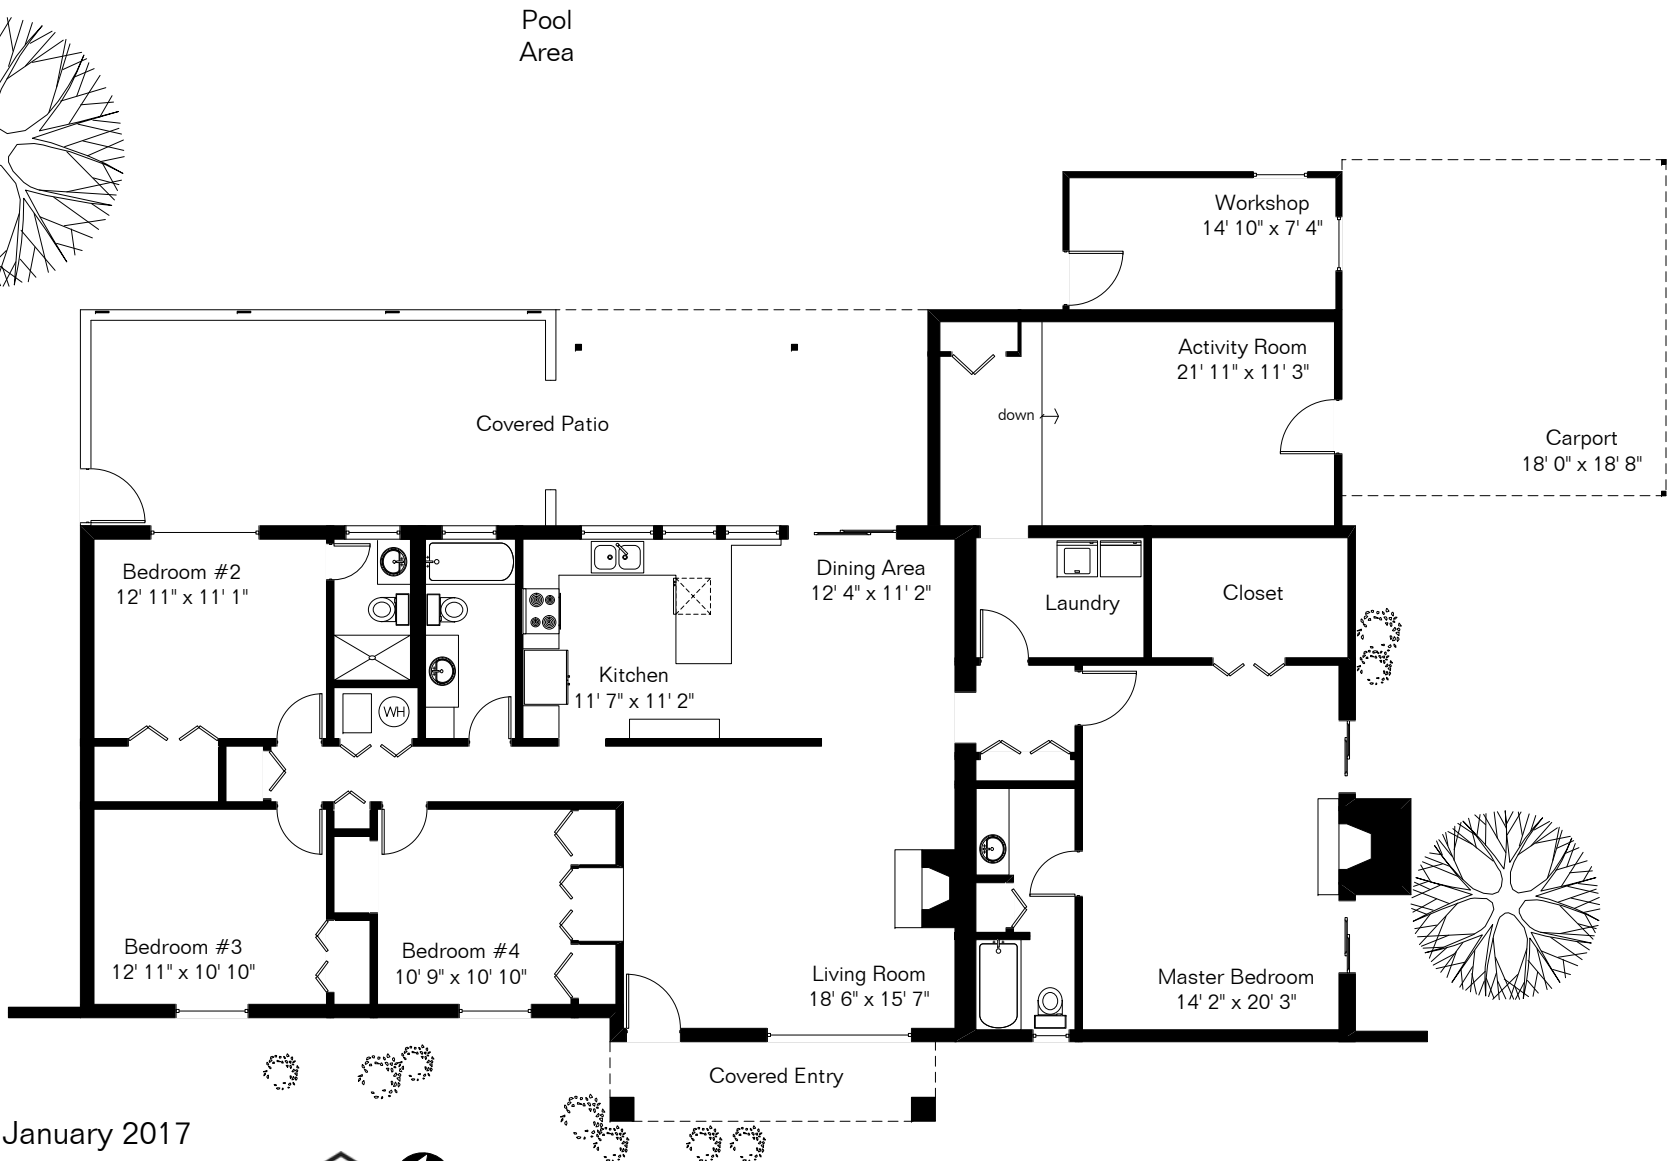

The square footages and room size information are deemed to be reliable but are not guaranteed and should be independently verified.

# 2391 S Calle Mesa del Oso

Site Visit January 2017

Copyright 2017 Floor Plans First! LLC  
All Rights Reserved.

Living Area 2,267 Sq Ft

[www.FloorPlansFirst.com](http://www.FloorPlansFirst.com)

Toll Free (877) 887-1500  
Voice (520) 881-1500  
Fax (520) 791-7701